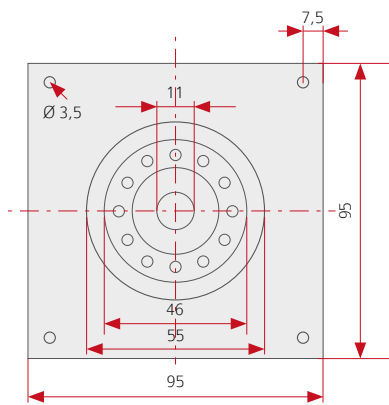

FEATURES

- Uncomplicated integration of the whole functional scope of myintercom in letterbox systems or existing panels
- Camera: 95 x 95 x 75 mm (H x B x T)
- Loudspeaker: 65 x 65 x 26 mm (H x B x T)
- Microphone: 40 x 55 x 24 mm (H x B x T)

myi0005

Loudspeaker (Built-in depth: 26 mm)

Microphone (Built-in depth: 26 mm)