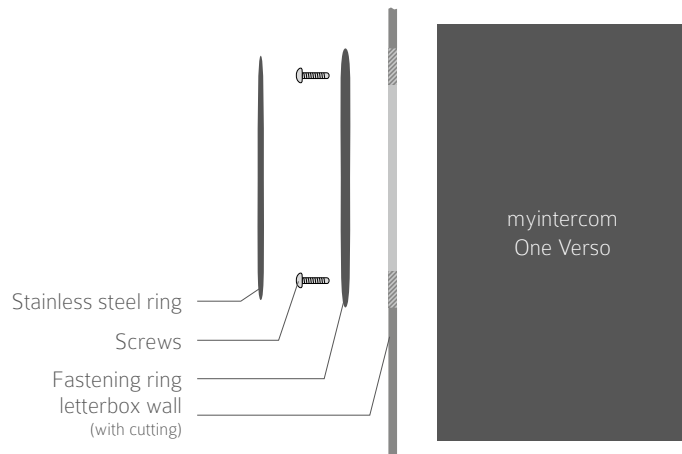

## FEATURES

- Uncomplicated integration of the whole functional scope of myintercom in letterbox systems or existing panels
- Camera: 95 x 95 x 75 mm (H x B x T)
- Loudspeaker: 65 x 65 x 26 mm (H x B x T)
- Microphone: 40 x 55 x 24 mm (H x B x T)

myi0005

Loudspeaker (Built-in depth: 26 mm)

Microphone (Built-in depth: 26 mm)