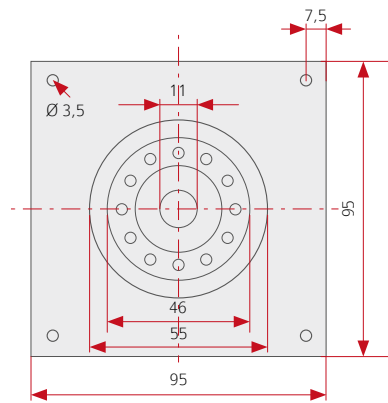

## FEATURES

- Uncomplicated integration of the whole functional scope of myintercom in letterbox systems or existing panels
- Camera: 95 x 95 x 75 mm (H x B x T)
- Loudspeaker: 65 x 65 x 26 mm (H x B x T)
- Microphone: 40 x 55 x 24 mm (H x B x T)

myi0005

Loudspeaker (Built-in depth: 26 mm)

Microphone (Built-in depth: 26 mm)