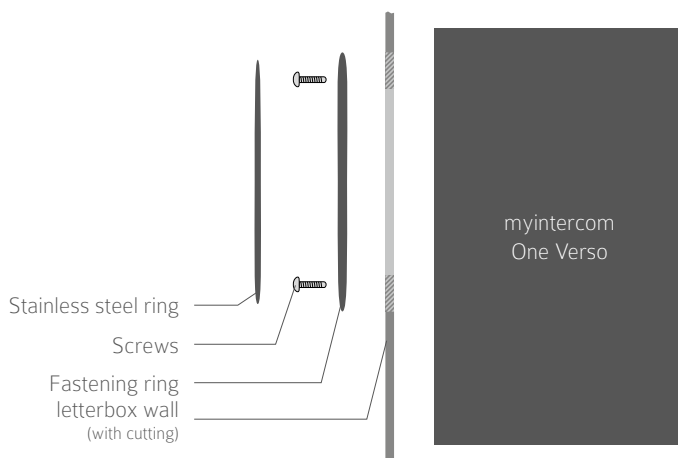

FEATURES

- Uncomplicated integration of the whole functional scope of myintercom in letterbox systems or existing panels
- Camera: 95 x 95 x 75 mm (H x B x T)
- Loudspeaker: 65 x 65 x 26 mm (H x B x T)
- Microphone: 40 x 55 x 24 mm (H x B x T)

myi0005

Loudspeaker (Built-in depth: 26 mm)

Microphone (Built-in depth: 26 mm)