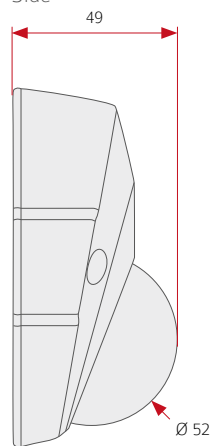

Item No.: **myi0006A** Cam1 (Additional camera)

Telecom Behnke GmbH
Gewerbepark „An der Autobahn“
Robert-Jungk-Straße 3
66459 Kirkel
Deutschland / Germany

Tel.: +49 (0) 68 41 / 81 77-700
Fax.: +49 (0) 68 41 / 81 77-750

myi0006

Axis P3904-R

FEATURES

- Zweitkamera in der App
- With permanently installed dome
- High-quality image sensor
- Lens: 3,6 mm, 87° view, F2,0
- Minimum illumination: 1,0 Lux, F2,0
- Camera angle adjustment: Pan ± 30°, tilt 0-90°, rotation ± 180°
- Casing: IP67- and NEMAX 4x, IK08 impact-resistant aluminum and poly-carbonate casing
- Connectors: RJ-45 10BASE-T/100BASE-TX
- Power: Power over Ethernet IEEE 802.3af Class 2, max. 4.1 W

Front

Side