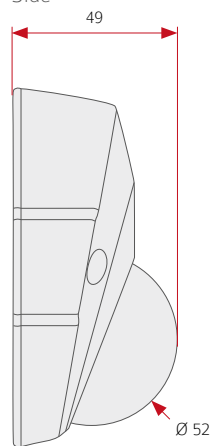

### FEATURES

- Zweitkamera in der App
- With permanently installed dome
- High-quality image sensor
- Lens: 3,6 mm, 87° view, F2,0
- Minimum illumination: 1,0 Lux, F2,0
- Camera angle adjustment: Pan ± 30°, tilt 0-90°, rotation ± 180°
- Casing: IP67- and NEMAX 4x, IK08 impact-resistant aluminum and poly-carbonate casing
- Connectors: RJ-45 10BASE-T/100BASE-TX
- Power: Power over Ethernet IEEE 802.3af Class 2, max. 4.1 W

Front

Side

Back