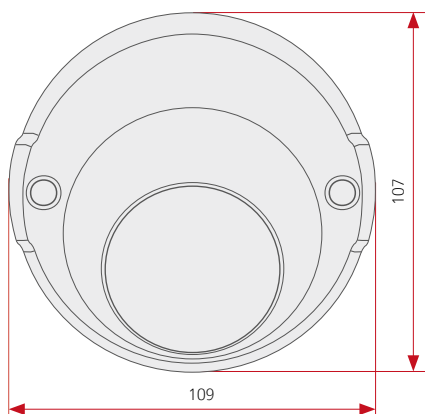

Item No.: **myi0006A** Cam1 (Additional camera)

Telecom Behnke GmbH
Gewerbepark „An der Autobahn“
Robert-Jungk-Straße 3
66459 Kirkel
Deutschland / Germany

Tel.: +49 (0) 68 41 / 81 77-700
Fax.: +49 (0) 68 41 / 81 77-750

myi0006

Axis P3904-R

FEATURES

- Zweitkamera in der App
- With permanently installed dome
- High-quality image sensor
- Lens: 3,6 mm, 87° view, F2,0
- Minimum illumination: 1,0 Lux, F2,0
- Camera angle adjustment: Pan ± 30°, tilt 0-90°, rotation ± 180°
- Casing: IP67- and NEMAX 4x, IK08 impact-resistant aluminum and poly-carbonate casing
- Connectors: RJ-45 10BASE-T/100BASE-TX
- Power: Power over Ethernet IEEE 802.3af Class 2, max. 4.1 W

Front